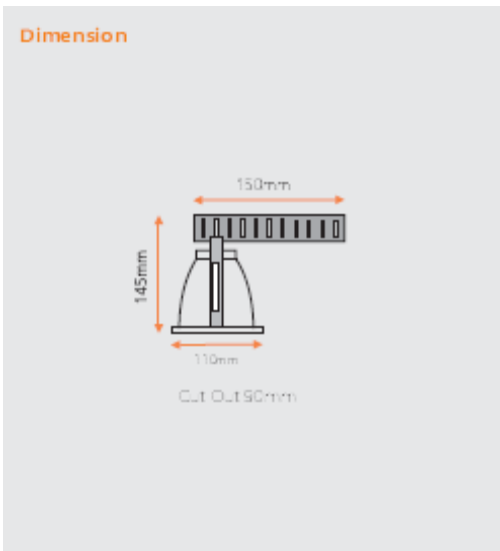

Excel ADS

- Vertical mounted recessed down-light with white or chrome finish bezel.
- Energy efficient high frequency electronic control gear for visual comfort.
- Suitable for installation in both suspended & plasterboard ceiling.
- Optional IP65 attachment
- 110mm Diameter

Code	Description
ADS113HF WH	1x13W PLT High Frequency, white bezel
ADS113HF SL	1x13W PLT High Frequency, silver bezel
ADS118HF WH	1x18W PLT High Frequency, white bezel
ADS118HF SL	1x18W PLT High Frequency, Silver bezel