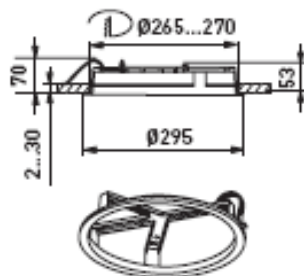

Recessing Frame
White AVL21
Brass AVL21B