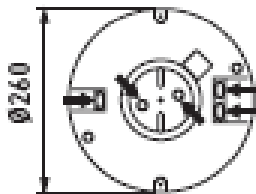

Recessing Frame
White AVL21
Brass AVL21B