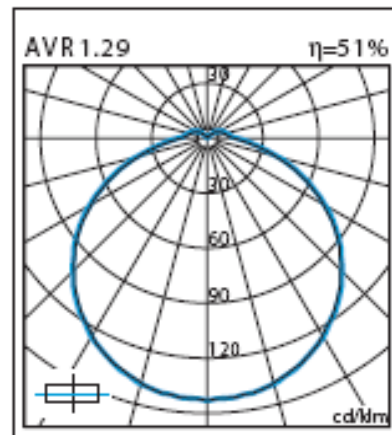

Recessing Frame
White AVL21
Brass AVL21B