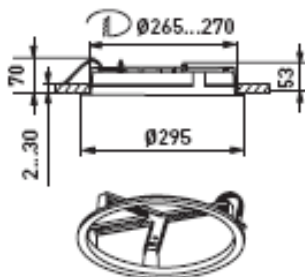

# AVR 14

The AVR 14 utilises the base of the Mercury and the Venus but has a larger diffuser allowing indirect light.

- Suitable for both interior and exterior use.
- Available with 75W incandescent lamp and various compact fluorescent lamps.
- IP44
- Wall or ceiling mounted
- Semi recessing is achievable via optional recessing frame

Code	Description
AVR14.28	AVR14 28W 2D mains IP44
AVR14.28E	AVR14 28W 2D High Frequency mains IP44
AVR14.9	AVR14 2X9W TC Mains fitting
EC14/28W3M	AVR14 Emergency version Maintained 28W
EC14/28W3ME	AVR14 Emergency version Maintained 28W High Frequency
EC14/2X9W3M	AVR14 Emergency version Maintained 2X9W
EC14/2X9W3ME	AVR14 Emergency version Maintained 2X9W High Frequency

AVL21

Polycarbonate  
Recessing Frame