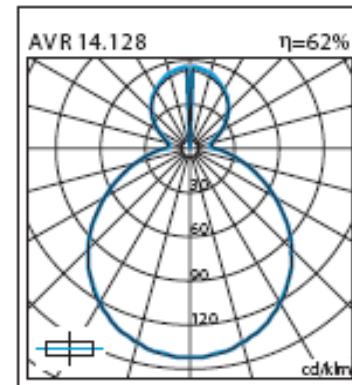

# AVR 14

The AVR 14 utilises the base of the Mercury and the Venus but has a larger diffuser allowing indirect light.

- Suitable for both interior and exterior use.
- Available with 75W incandescent lamp and various compact fluorescent lamps.
- IP44
- Wall or ceiling mounted
- Semi recessing is achievable via optional recessing frame

Code	Description
AVR14.28	AVR14 28W 2D mains IP44
AVR14.28E	AVR14 28W 2D High Frequency mains IP44
AVR14.9	AVR14 2X9W TC Mains fitting
EC14/28W3M	AVR14 Emergency version Maintained 28W
EC14/28W3ME	AVR14 Emergency version Maintained 28W High Frequency
EC14/2X9W3M	AVR14 Emergency version Maintained 2X9W
EC14/2X9W3ME	AVR14 Emergency version Maintained 2X9W High Frequency