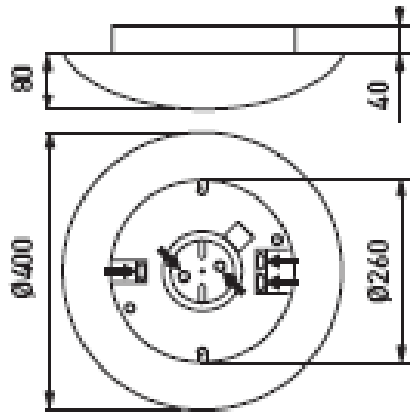

# AVR 14

The AVR 14 utilises the base of the Mercury and the Venus but has a larger diffuser allowing indirect light.

- Suitable for both interior and exterior use.
- Available with 75W incandescent lamp and various compact fluorescent lamps.
- IP44
- Wall or ceiling mounted
- Semi recessing is achievable via optional recessing frame

Code	Description
AVR14.28	AVR14 28W 2D mains IP44
AVR14.28E	AVR14 28W 2D High Frequency mains IP44
AVR14.9	AVR14 2X9W TC Mains fitting
EC14/28W3M	AVR14 Emergency version Maintained 28W
EC14/28W3ME	AVR14 Emergency version Maintained 28W High Frequency
EC14/2X9W3M	AVR14 Emergency version Maintained 2X9W
EC14/2X9W3ME	AVR14 Emergency version Maintained 2X9W High Frequency

AVL21

Polycarbonate  
Recessing Frame