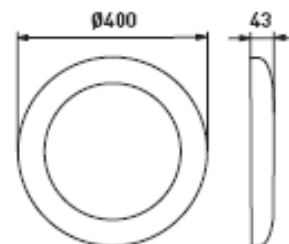

AVL45 ... AVL45.3