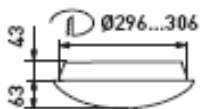

<u>Code</u>	<u>Lamp</u>	<u>Description</u>
AVR320.26	1x26W TC-D	26W c/w switch start gear
AVR320.26E	1x26W TC-DE	26W c/w high frequency gear
AVR320.26DIM	1x26W TC-DE	26W dimmable c/w 1-10V analogue gear
AVR320.28	1x28W TC-DD	28W 2D c/w switch start gear
AVR320.28E	1x28W TC-DD	28W 2D c/w high frequency gear
AVR320.28DIM	1x28W TC-DD	28W 2D dimmable c/w 1-10V analogue gear
AVR320.218E	2x18W TC-DE	2x18W c/w high frequency gear
AVR320.218DIM	2x18W TC-DE	2x18W dimmable c/w 1-10V gear
EC320/26W3M	1x26W TC-DE	1x26W Maintained emergency
EC320/28W3M	1x28W TC-DD	28W 2D Maintained emergency

AVR320