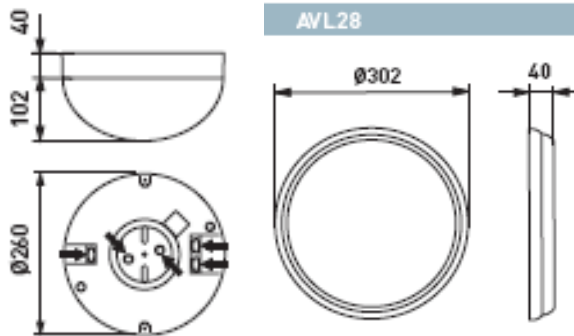

Venus

The Excel Venus optimises the same base as for the Mercury, but uses a dome shaped diffuser, which allows for a 75W lamp variant.

All accessories for Mercury can be applied to Venus.

- IP44
- Emergency versions available

Code	Lamp	Description
AVR4.28	1x28W TC-DD	28W 2D c/w switch start
AVR4.16	1x16W TC-DD	16W 2D c/w switch start
AVR4.9	2x9W TC	2x9W c/w switch start
AVR4.11	1x11W TC	11W c/w switch start
AVR4.18	1x18W TC-L	18W c/w switch start
AVR4.75	75W E27	75W GLS version
EC4/28W3M	28W TC-DD	Maintained emergency - 185 Lumens
EC4/16W3M	16W TC-DD	Maintained emergency - 157 Lumens
EC4/16W/3NM	16W TC-DD	Non-maintained emergency - 284 Lumens
EC4/2x9W3M	2x9W TC	2x9W mains with one lamp emergency