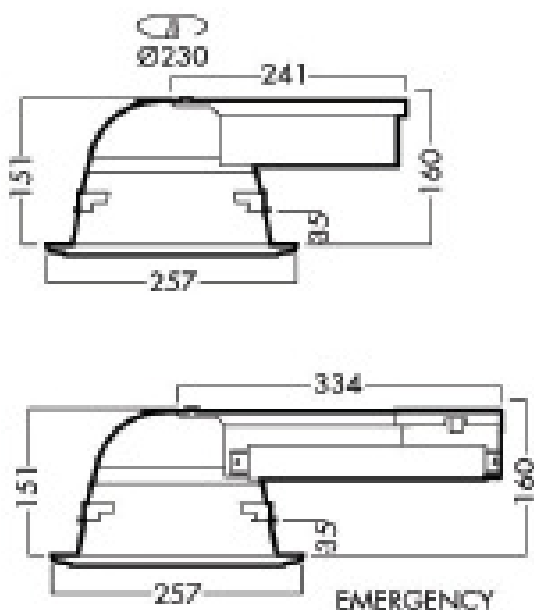

# Casa 23

The Casa 23 is a versatile down lighter with many different attachments available. It is the largest downlighter in the Casa family with a diameter of 230mm.

The body is made from self extinguishing PBT with reflector made of anodized pure aluminium or metallized PC.

- Décor elements made in painted or chromed steel, brass, aluminium, glass and acrylic.
- Trim ring, décor elements and light control components to be ordered separately
- Lamp -18 and 26 W TC-D / TC-DEL 32 and 42W TC-T / TC-TEL
- Available with compensated conventional ballast (F), electronic ballast (HF), digital dimmable ballast (HFDd) or 1-10v analogue dimming (HFDc).
- Emergency versions available.

Lamp	F 230-240 50Hz	HF	HFDd	HFDc	Weight Kg	Lamp F Code	F Base	HF Code	HF Base
1x26W	130911	130982	130986	13098602	1	TC-D	G24d-3	TC-DEL	G24q-3
1x32W		132282	132286	13228602	1.2			TC-TEL	GX24q-3
1x42W		132382	132386	13238602	1.2			TC-TEL	GX24q-4
2x18W	132108	132183	132088	13208802	2.3	TC-D	G24d-2	TC-DEL	G24q-2
2x26W	132105	132185	132186	13218602	3	TC-D	G24d-3	TC-DEL	G24q-3
2x32W		132482	132486		3.2			TC-TEL	GX24q-3