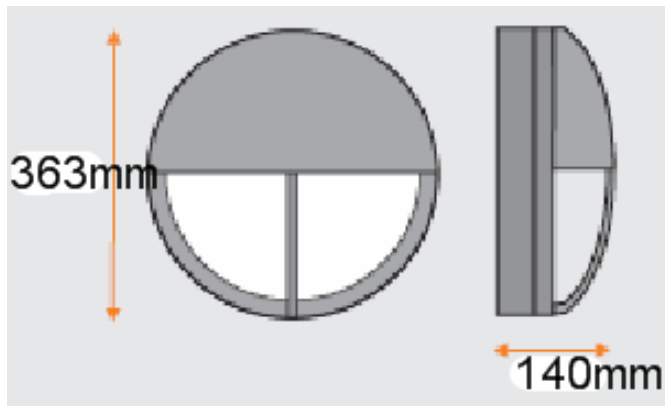

Nero 3

The Nero 3 is an exterior bulkhead which is available in a black or silver finish with opal diffuser.

Typical applications include corridors, stairwells and public areas.

- IP65
- Polycarbonate opal diffuser
- Die cast aluminium base and grill
- Silicon rubber gasket with captive screws

Emergency versions will be clarified later

Code	Description	Lamp
AEE28DBL	S/S Black	1x28W 2D
AEE28DSL	S/S Silver	1x28W 2D
AEE38DBL	S/S Black	1x38W 2D
AEE38DSL	S/S Silver	1x38W 2D
AEE28DHFBL	HF Black	1x28W 2D
AEE28DHFSL	HF Silver	1x28W 2D
AEE38DHFBL	HF Black	1x38W 2D
AEE38DHFSL	HF Silver	1x38W 2D
AEE218HFBL	HF Black	2x18W PLC
AEE218HFSL	HF Silver	2x18W PLC
AEE226HFBL	HF Black	2x26W PLC
AEE226HFSL	HF Silver	2x26W PLC