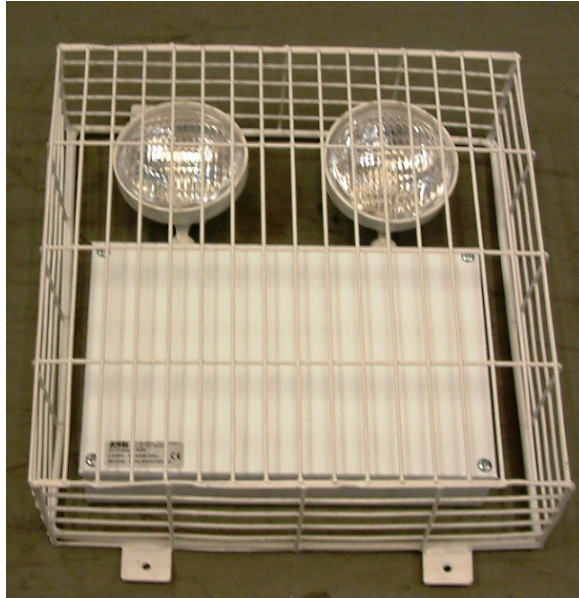

# **EXCEL** Electric Group

Excel Lighting offer a range of purpose made wire guards available in various sizes to protect installations in high risk areas such as sports halls, community halls.

The wire guards also offer a degree of protection against tampering/ vandalism

White powder coated finish