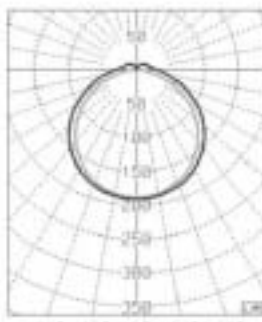

Cable entry at the end-piece and in the body - supplied ready connected

The luminaire is equipped with keyhole slots for easier assembly

Polar diagram

cd/1000 lm

Opal diffuser

cd/1000 lm

Clear diffuser

Dimensions and weights

Effect	Length	Width	Height	Suspension o/c	Weight
14w	602	159	46	400	1,8kg
28w	1202	159	46	900	3,4kg
35w	1502	159	46	1200	4,2kg

All dimensions in mm

Subject to changes of design and dimensions without notice.