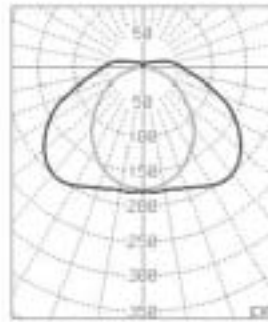

Cable entry at the end-piece and in the body - supplied ready connected

The luminaire is equipped with keyhole slots for easier assembly

Polar diagram

cd/1000 lm

Opal diffuser

cd/1000 lm

Clear diffuser

Dimensions and weights

Effect	Length	Width	Height	Suspension o/c	Weight
14w	602	159	46	400	1,8kg
28w	1202	159	46	900	3,4kg
35w	1502	159	46	1200	4,2kg

All dimensions in mm

Subject to changes of design and dimensions without notice.