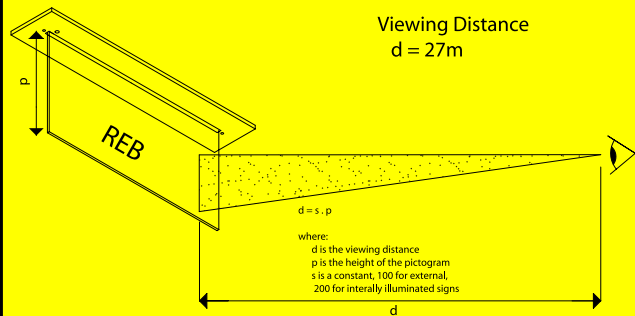

Excel recessed blade

Description

The **Excel Recessed Blade** is an exit sign designed for use where the lack of headroom requires the fitting to be recessed into the ceiling. Its gear tray is enclosed in a metal housing that is located above the legend and must be recessed into the ceiling.

The Recessed Blade is available in various finishes of white, brass and chrome. Other colours are also available to special order.

Product Specifications

CODE →	REB/W/M	REB/B/M	REB/C/M
Unit Mode	Maintained	Maintained	Maintained
Lamp Type	8W /T5	8W /T5	8W /T5
Lamp Output Emergency	100 Lumens	100 Lumens	100 Lumens
Battery Type	2.4V Ni-Cad	2.4V Ni-Cad	2.4V Ni-Cad
Duration	3 Hours	3 Hours	3 Hours
Cable Entry	Top & Side	Top & Side	Top & Side
Weight	2.3kg	2.3kg	2.3kg
Dimensions	450 x 190 x 90 mm	450 x 190 x 90 mm	450 x 190 x 90 mm

HOLE SIZE 420mm X 75mm

SCREWS AT 402mm CENTRES

Recessed Mounting

Chrome Option

Human Interaction

Brass Option

Dimensions

White Option