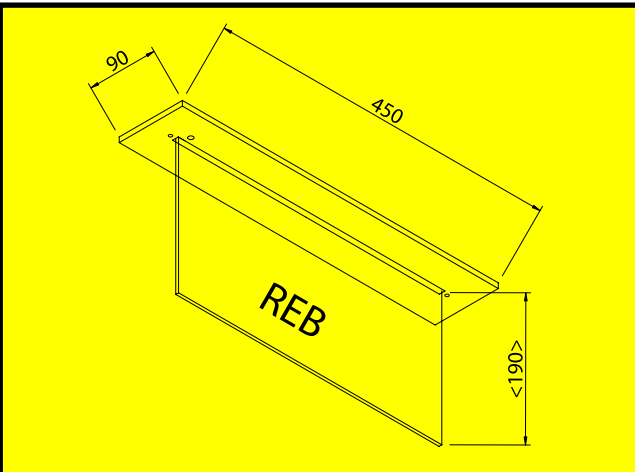

Excel recessed blade

Description

The **Excel Recessed Blade** is an exit sign designed for use where the lack of headroom requires the fitting to be recessed into the ceiling. Its gear tray is enclosed in a metal housing that is located above the legend and must be recessed into the ceiling.

The Recessed Blade is available in various finishes of white, brass and chrome. Other colours are also available to special order.

Product Specifications

CODE →	REB/W/M	REB/B/M	REB/C/M
Unit Mode	Maintained	Maintained	Maintained
Lamp Type	8W /T5	8W /T5	8W /T5
Lamp Output Emergency	100 Lumens	100 Lumens	100 Lumens
Battery Type	2.4V Ni-Cad	2.4V Ni-Cad	2.4V Ni-Cad
Duration	3 Hours	3 Hours	3 Hours
Cable Entry	Top & Side	Top & Side	Top & Side
Weight	2.3kg	2.3kg	2.3kg
Dimensions	450 x 190 x 90 mm	450 x 190 x 90 mm	450 x 190 x 90 mm

HOLE SIZE 420mm X 75mm

SCREWS AT 402mm CENTRES

Recessed Mounting

Chrome Option

Human Interaction

Brass Option

Dimensions

White Option