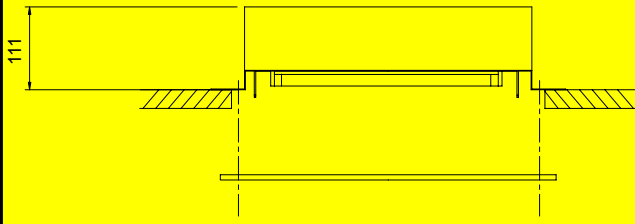

Excel recessed blade

Description

The **Excel Recessed Blade** is an exit sign designed for use where the lack of headroom requires the fitting to be recessed into the ceiling. Its gear tray is enclosed in a metal housing that is located above the legend and must be recessed into the ceiling.

The Recessed Blade is available in various finishes of white, brass and chrome. Other colours are also available to special order.

Product Specifications

CODE →	REB/W/M	REB/B/M	REB/C/M
Unit Mode	Maintained	Maintained	Maintained
Lamp Type	8W /T5	8W /T5	8W /T5
Lamp Output Emergency	100 Lumens	100 Lumens	100 Lumens
Battery Type	2.4V Ni-Cad	2.4V Ni-Cad	2.4V Ni-Cad
Duration	3 Hours	3 Hours	3 Hours
Cable Entry	Top & Side	Top & Side	Top & Side
Weight	2.3kg	2.3kg	2.3kg
Dimensions	450 x 190 x 90 mm	450 x 190 x 90 mm	450 x 190 x 90 mm

HOLE SIZE 420mm X 75mm

SCREWS AT 402mm CENTRES

Recessed Mounting

Chrome Option

Human Interaction

Brass Option

Dimensions

White Option