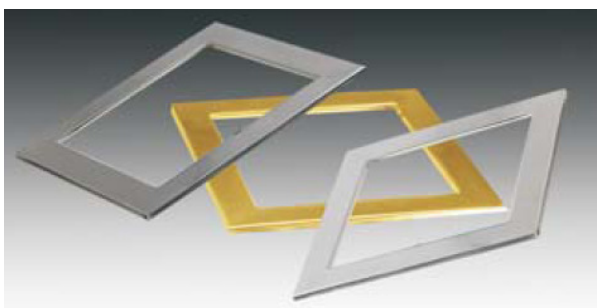

Excel Square

The Excel Square is a compact fluorescent down-light in White, Gold or Chrome finish. White bezel as standard. The Square is available with a range of lamp options.

- Energy efficient high frequency electronic control gear for visual comfort.
- Suitable for installation in both suspended and plasterboard Ceilings.

Code	Description
ASDM 118HF	HF 1x18W TC-DE
ASDM218HF	HF 2x18W TC-DE
ASDM126HF	HF 1x26W TC-DE
ASDM226HF	HF 2x26W TC-DE
ASDM132HF	HF 1x32W TC-TE
ASDM232HF	HF 2x32W TC-TE
ASDM142HF	HF 1x42W TC-TE
ASDM242HF	HF 2x42W TC-TE

Accessories

Code	Description
T7SCB	Chrome Bezel
T7SGB	Gold Bezel
T7SSB	Steel Bezel
T7SC2	CAT 2 louvre
T7SMIP44C	IP44 Clear
T7SMIP44F	IP44 Frosted
T7SFC-01	Outer Frosted Inner Clear
T7SRF-01	Frosted Outer Hollow Centre

Complete with plug and socket